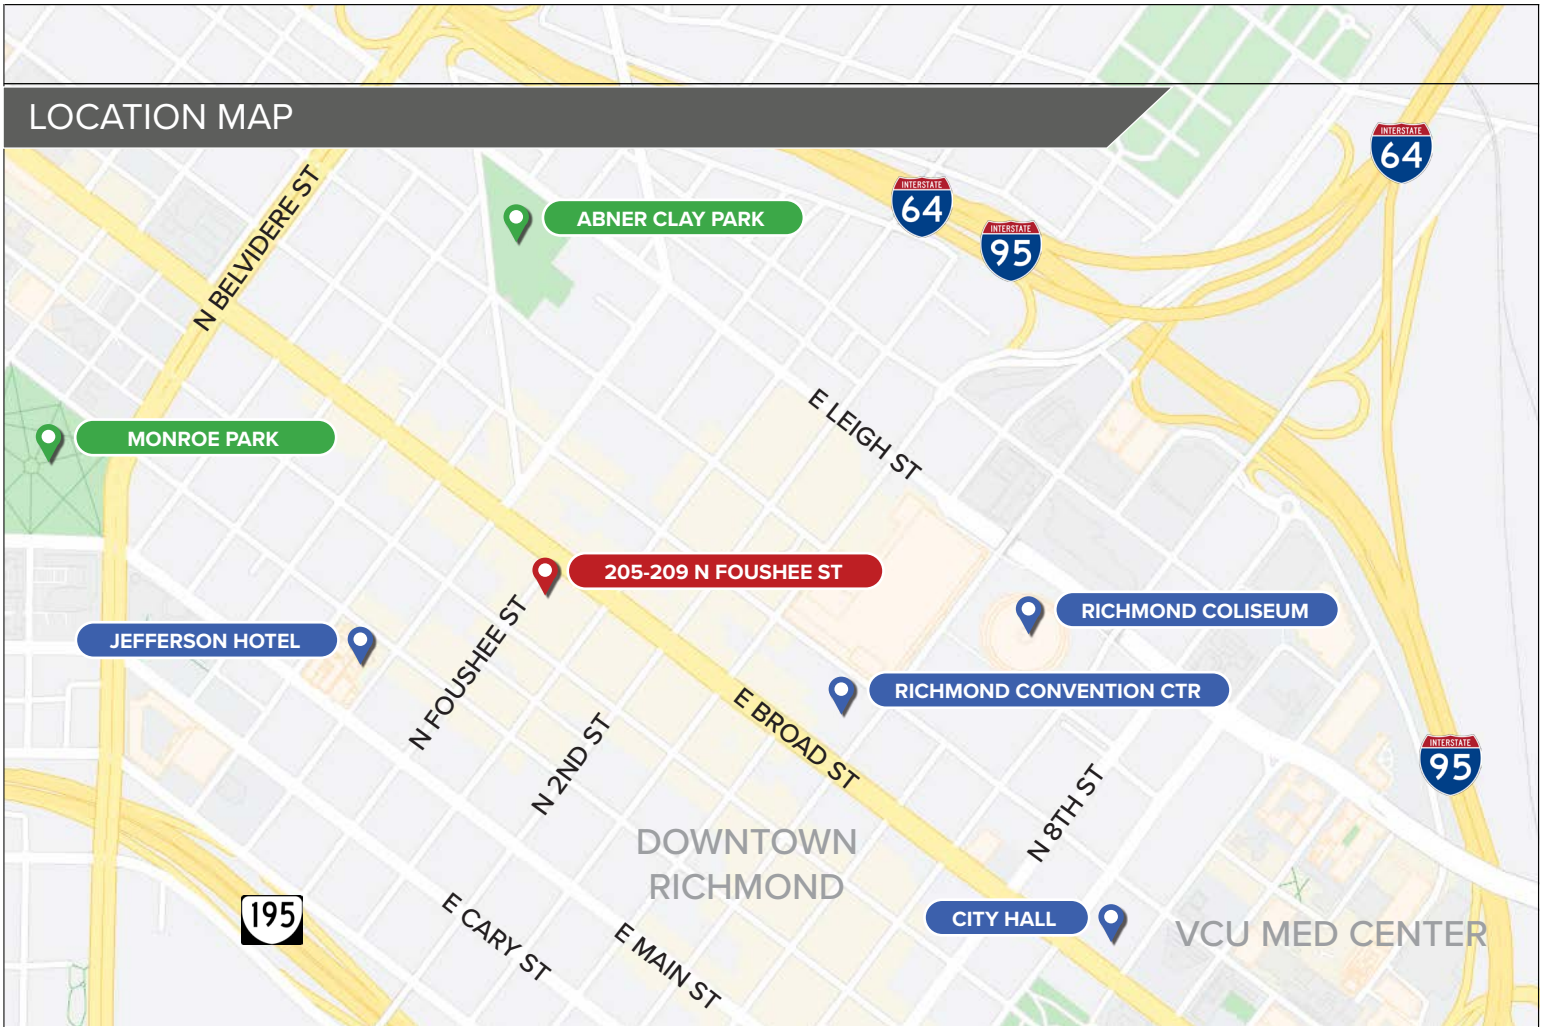

## FOR LEASE | DOWNTOWN OFFICE SPACE

**205-209 N FOUSHEE ST**  
RICHMOND, VA 23220

**Call for Pricing**

3,700+/- SF Leasable Area  
New HVAC UV Purification System  
Two Levels  
Downtown Arts District Location  
B-4 Central Business Zoning

A new HVAC UV Light Purification System which studies have shown to be effective in eliminating 99.99% of airborne pathogens was installed in 2020.

Conveniently located in the heart of the Downtown Arts District, this property is close to City and State government centers, the Greater Richmond Convention Center, CenterStage, and both the Monroe and Medical Campuses of Virginia Commonwealth University. Access to and from the property is further enhanced by its proximity to I-95, I-64, VA-195, and GRTC's Pulse Bus Rapid Transit.

**LEASE PRICE** | Call for Pricing

**ARTS**  
DISTRICT  
LOCATION

**OPEN**  
WORKSPACE

**3,700 SF**  
LEASABLE AREA

**I-95/I-64**  
ACCESS

205-209 N FOUSHEE ST | RICHMOND VA

205-209 N FOUSHEE ST | RICHMOND VA

## LOCATION MAP